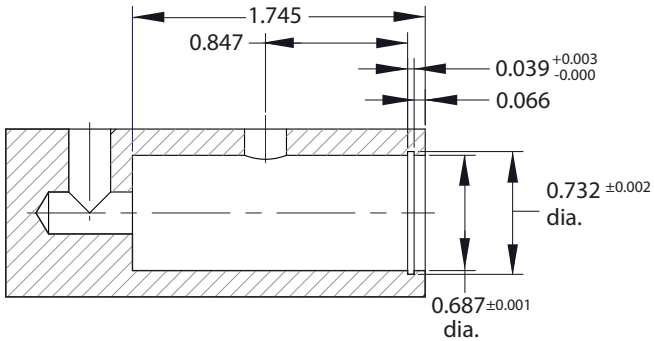

GV SERIES STEM & CARTRIDGE VALVES

2-Way & 3-Way

mounting interface

Clippard

877-245-6247 | **clippard**