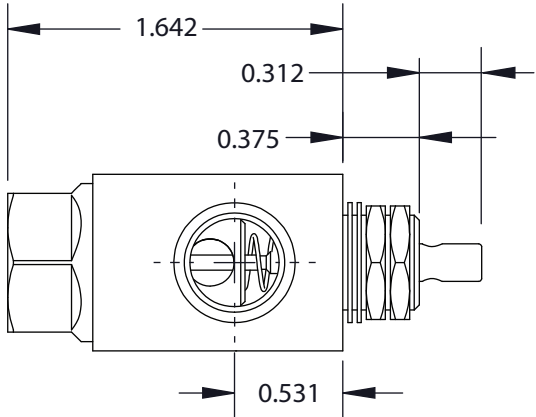

GV SERIES STEM & CARTRIDGE VALVES

2-Way & 3-Way

mounting interface

Clippard

877-245-6247 | **clippard**