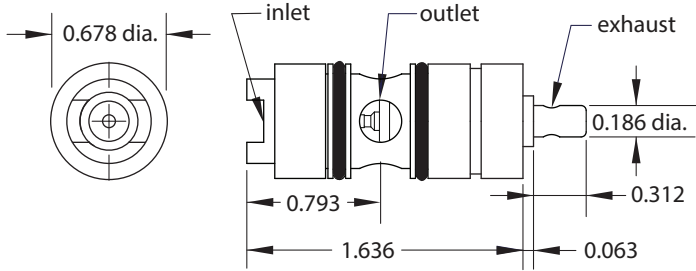

GV SERIES STEM & CARTRIDGE VALVES

2-Way & 3-Way

mounting interface

Clippard

877-245-6247 | **clippard**