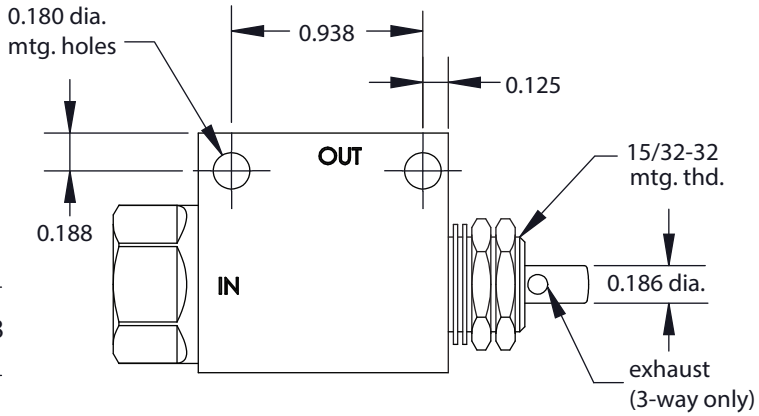

GV SERIES STEM & CARTRIDGE VALVES

2-Way & 3-Way

mounting interface

Clippard

877-245-6247 | **clippard**