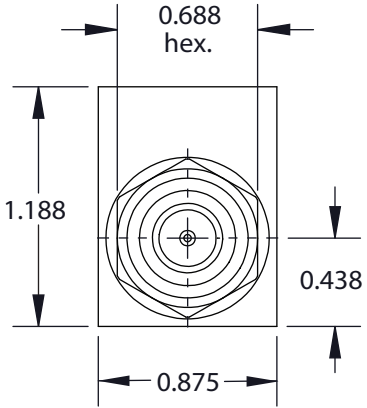

GV SERIES STEM & CARTRIDGE VALVES

2-Way & 3-Way

mounting interface

Clippard

877-245-6247 | **clippard**